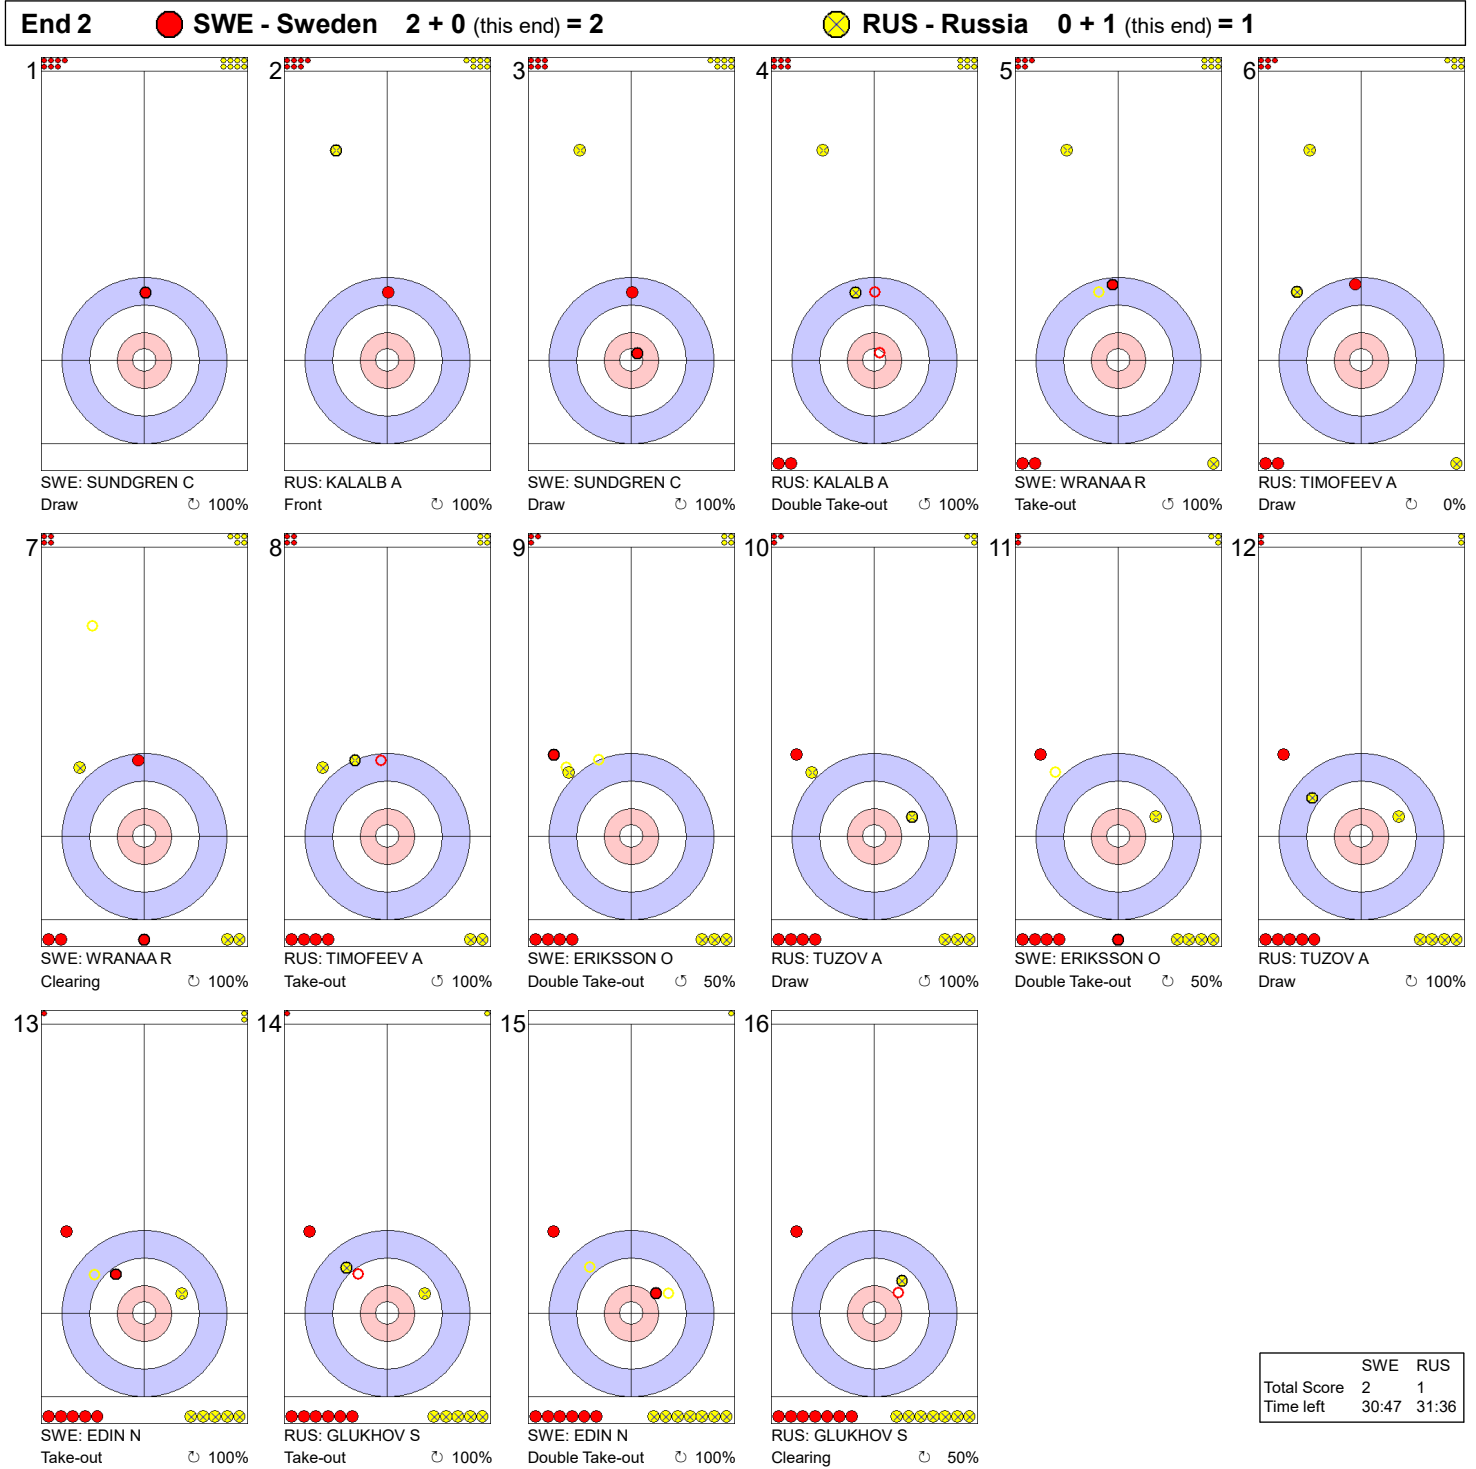

Game - Shot by Shot

Legend:
 ↻ Clockwise ↺ Counter-clockwise - Not considered

Game - Shot by Shot

	SWE	RUS
Total Score	2	1
Time left	30:47	31:36

Legend:
 Clockwise
 Counter-clockwise
 - Not considered

Game - Shot by Shot

	SWE	RUS
Total Score	8	1
Time left	19:53	24:02

Legend:
 ↻ Clockwise ↺ Counter-clockwise - Not considered

Game - Shot by Shot

Legend:
 ↻ Clockwise ↺ Counter-clockwise - Not considered

Game - Shot by Shot

Legend:
 ↻ Clockwise ↺ Counter-clockwise - Not considered