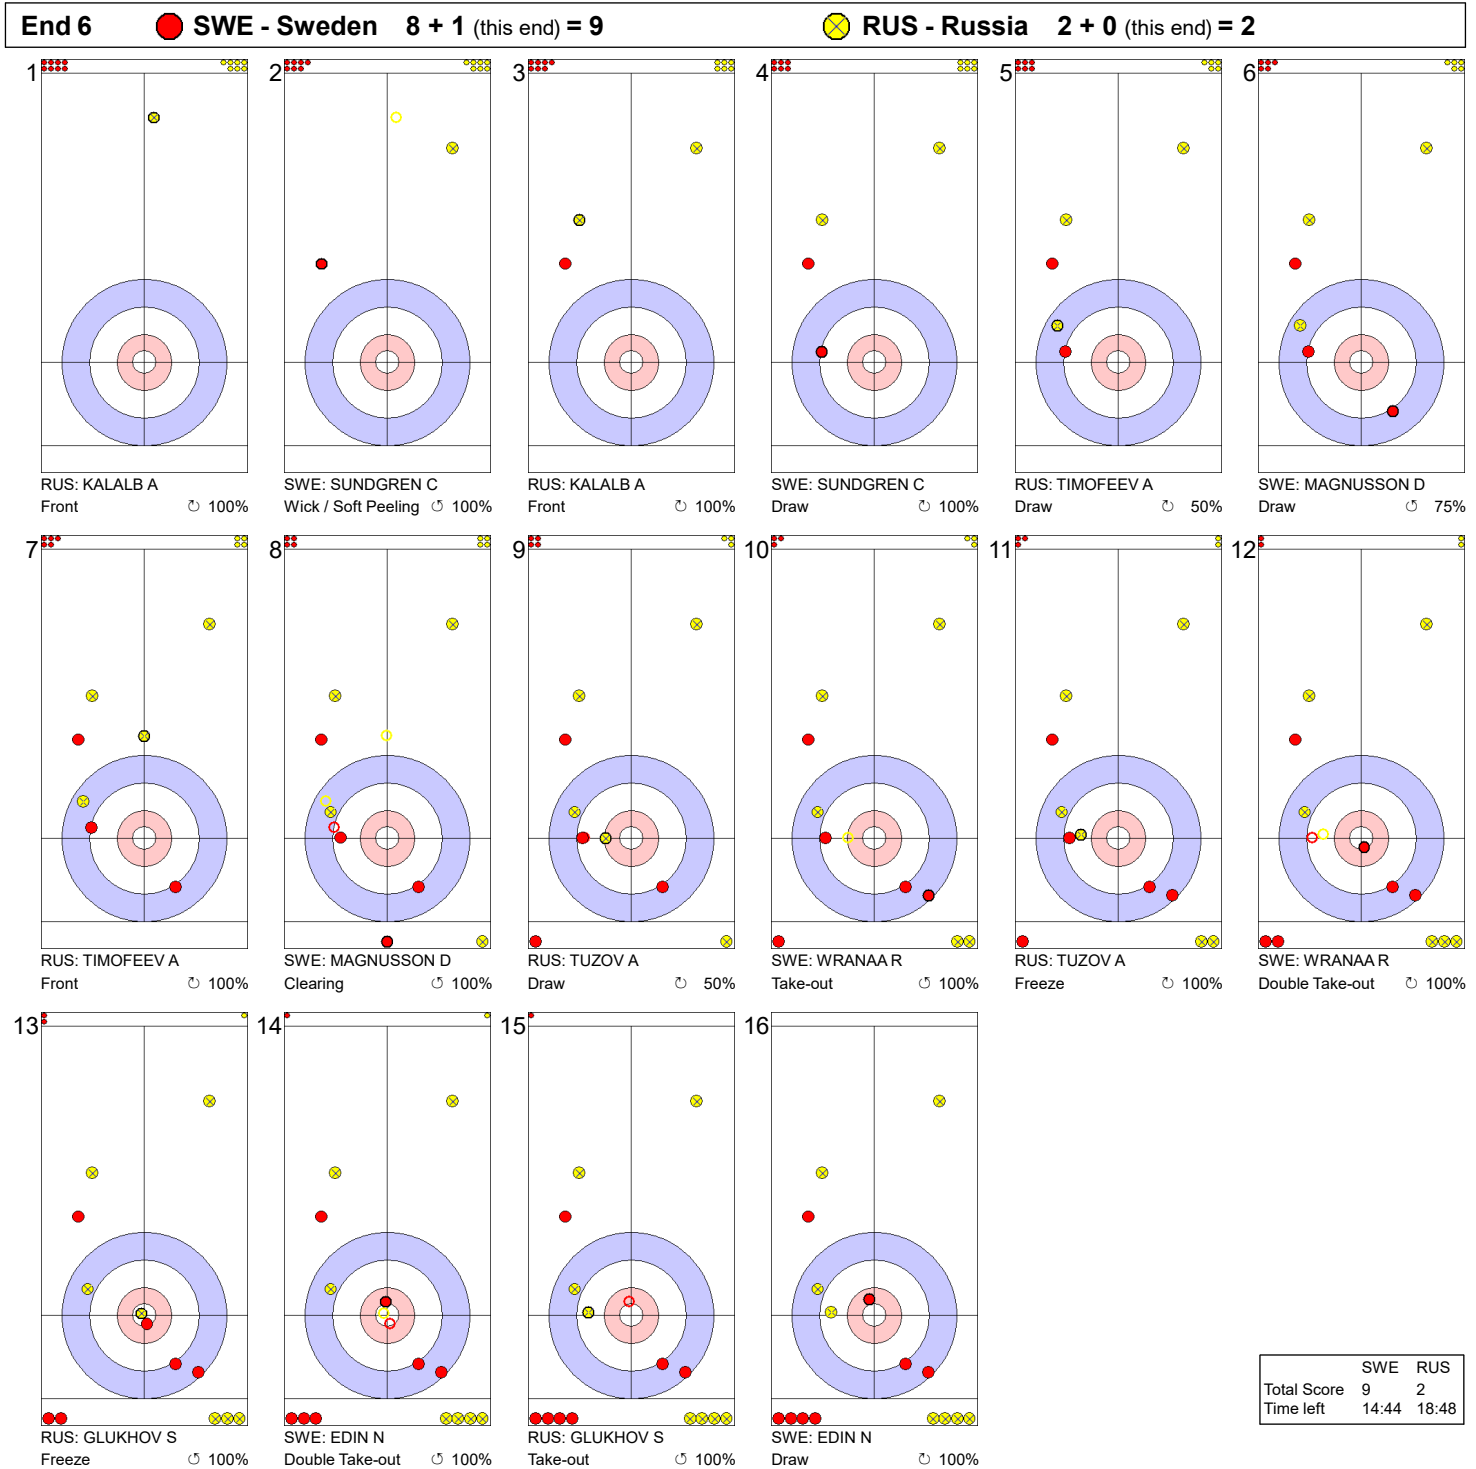

Game - Shot by Shot

Legend:
 ↻ Clockwise ↺ Counter-clockwise - Not considered

Game - Shot by Shot

	SWE	RUS
Total Score	2	1
Time left	30:47	31:36

Legend:
 Clockwise
 Counter-clockwise
 - Not considered

Game - Shot by Shot

	SWE	RUS
Total Score	8	1
Time left	19:53	24:02

Legend:
 ↻ Clockwise ↺ Counter-clockwise - Not considered

Game - Shot by Shot

Legend:
 ↻ Clockwise ↺ Counter-clockwise - Not considered

Game - Shot by Shot

Legend:
 ↻ Clockwise ↺ Counter-clockwise - Not considered