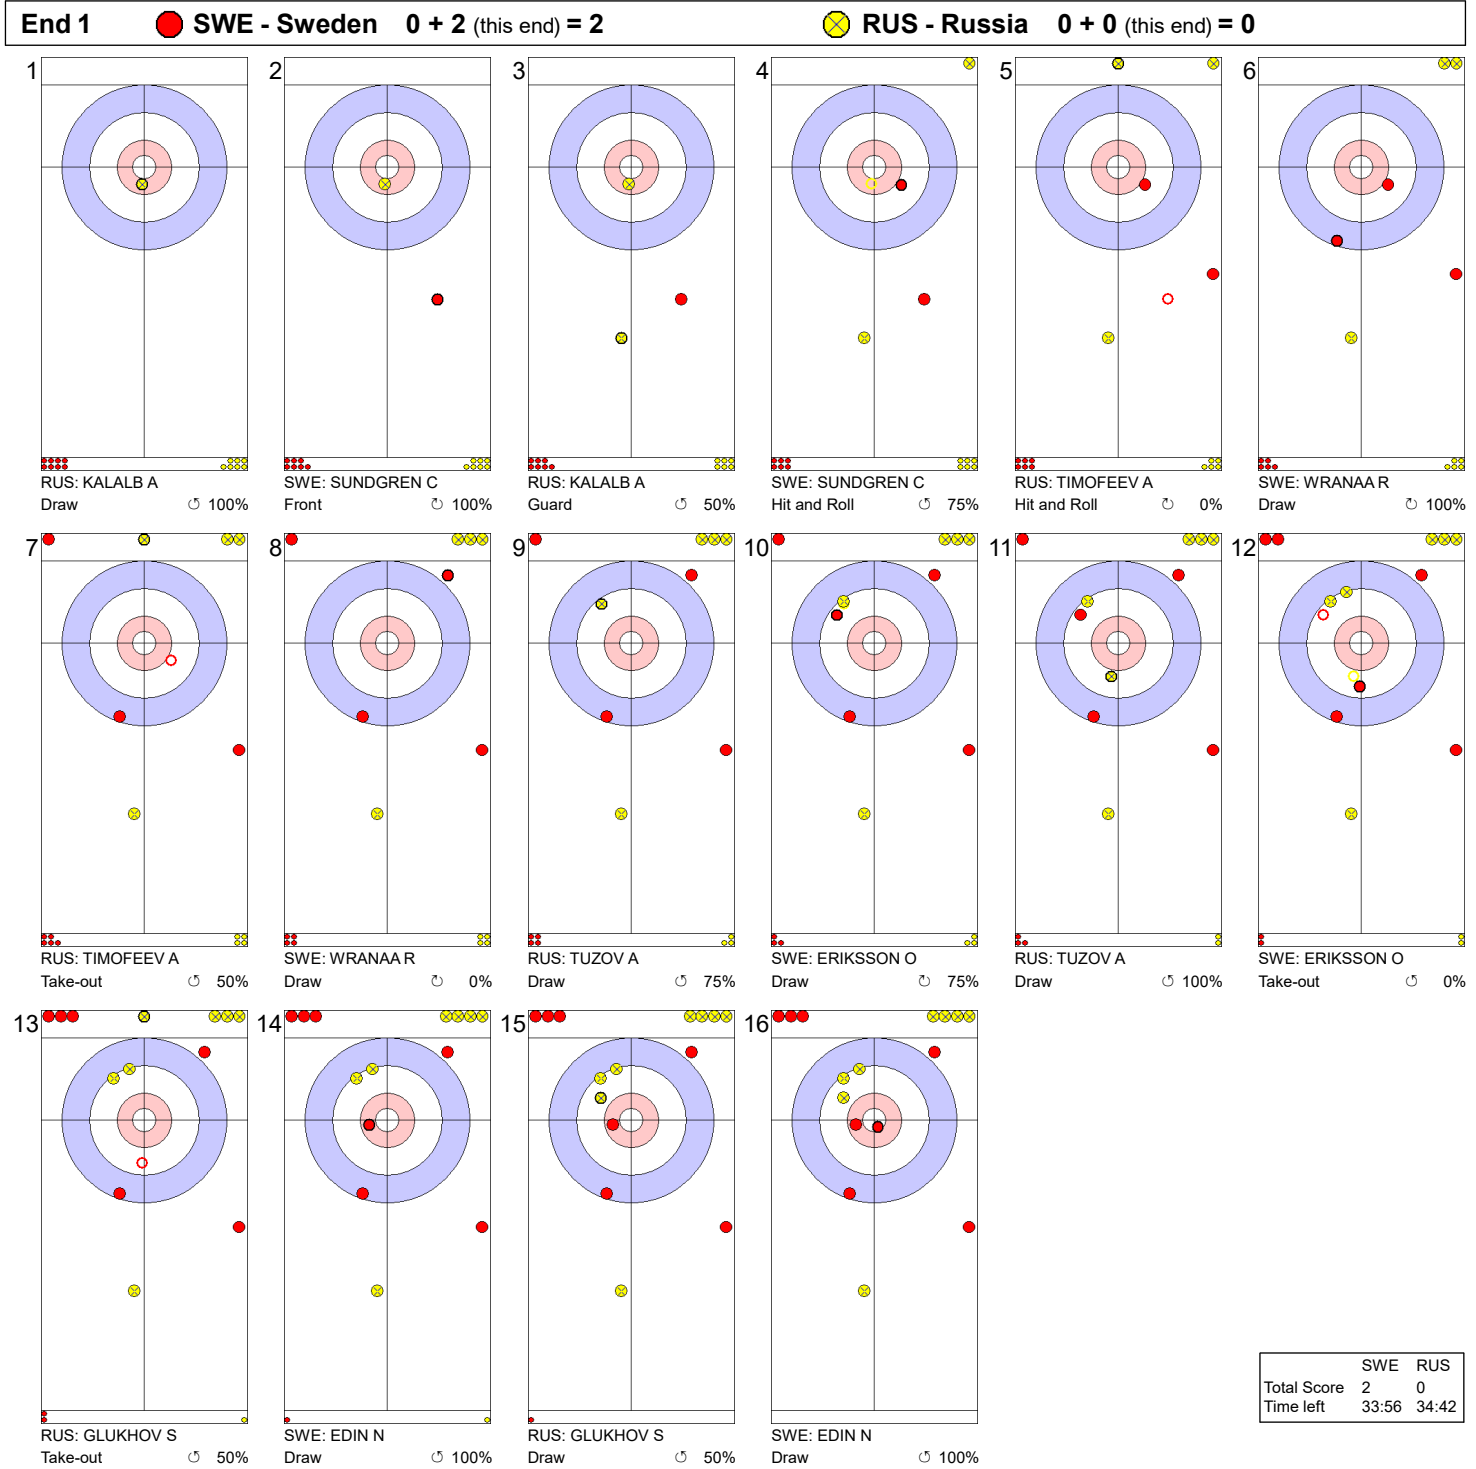

Game - Shot by Shot

Legend:
 ↻ Clockwise ↺ Counter-clockwise - Not considered

Game - Shot by Shot

	SWE	RUS
Total Score	2	1
Time left	30:47	31:36

Legend:
 Clockwise
 Counter-clockwise
 - Not considered

Game - Shot by Shot

	SWE	RUS
Total Score	8	1
Time left	19:53	24:02

Legend:
 ↻ Clockwise ↺ Counter-clockwise - Not considered

Game - Shot by Shot

Legend:
 ↻ Clockwise ↺ Counter-clockwise - Not considered

Game - Shot by Shot

Legend:
 ↻ Clockwise ↺ Counter-clockwise - Not considered