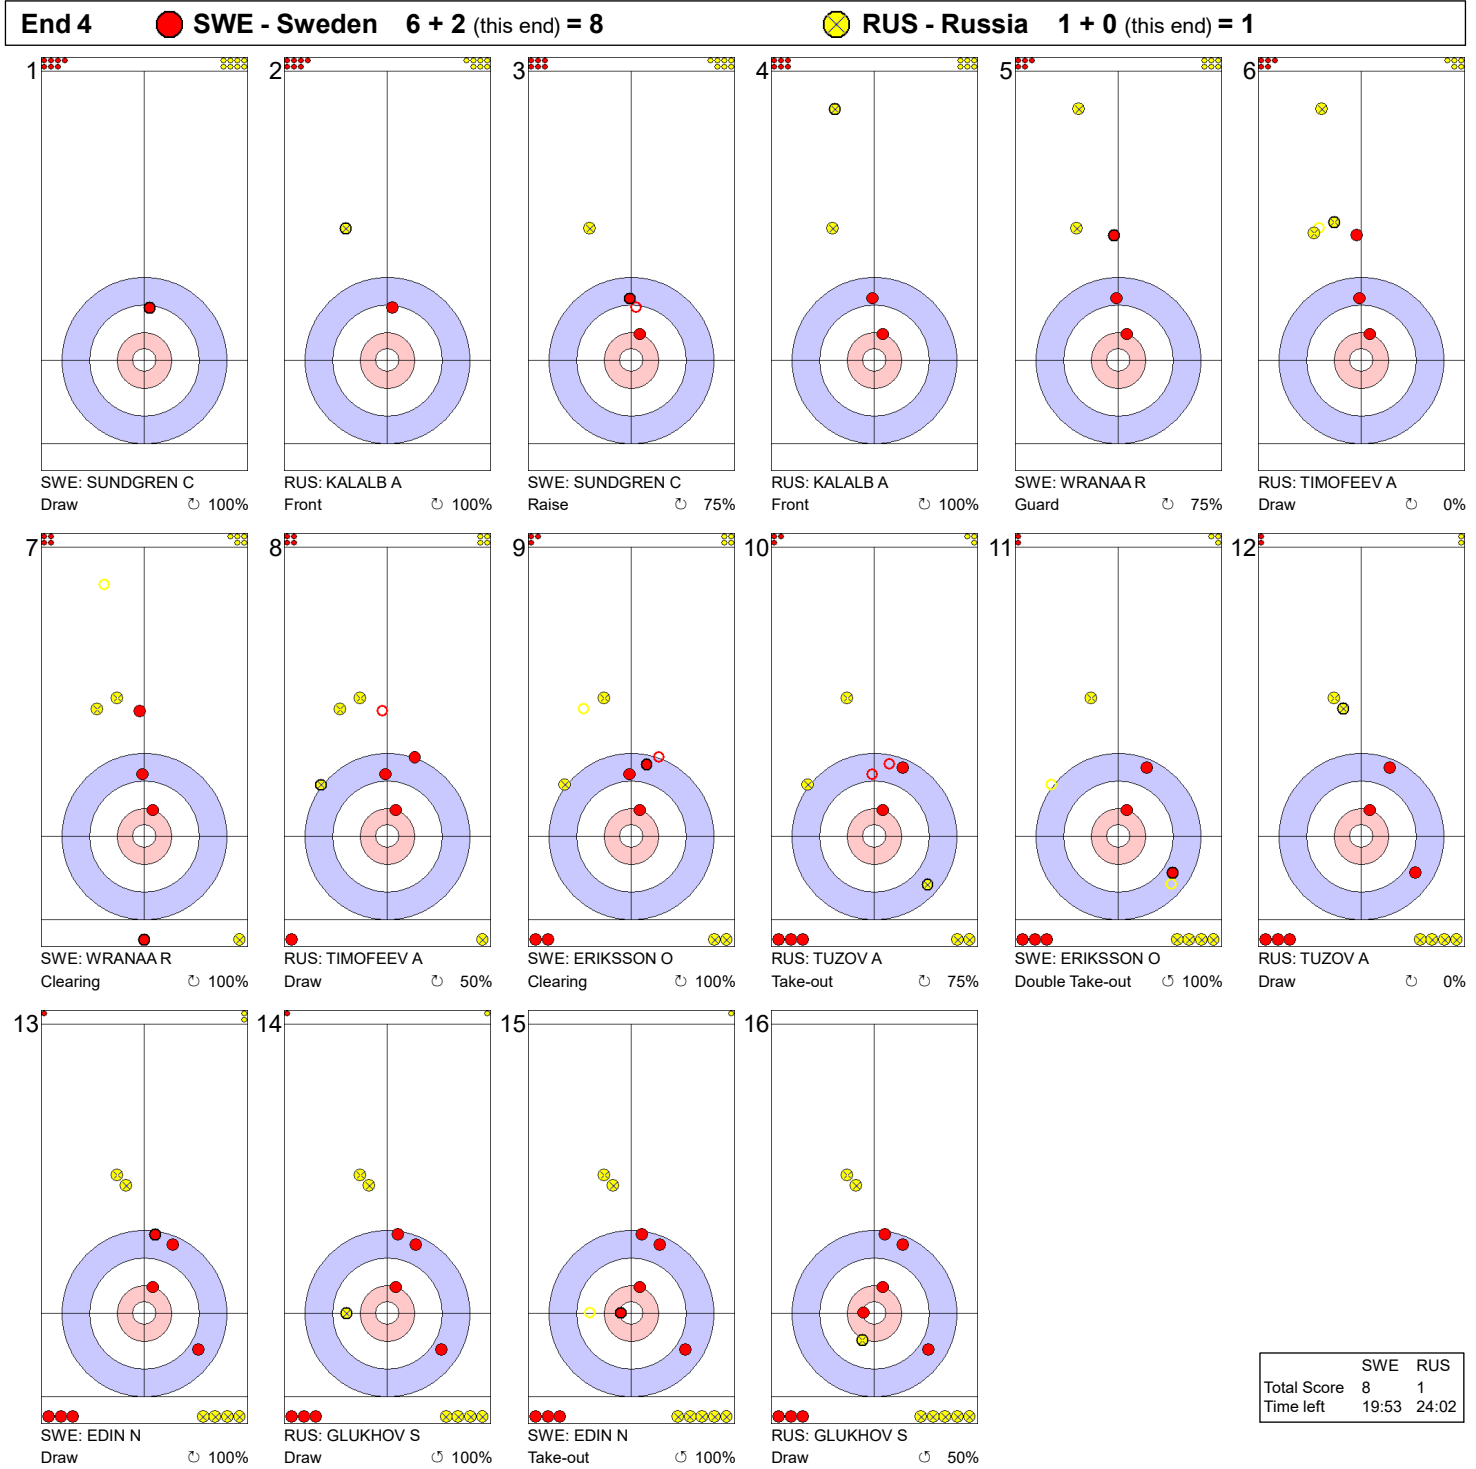

Game - Shot by Shot

Legend:
 ↻ Clockwise ↺ Counter-clockwise - Not considered

Game - Shot by Shot

	SWE	RUS
Total Score	2	1
Time left	30:47	31:36

Legend:
 Clockwise
 Counter-clockwise
 - Not considered

Game - Shot by Shot

	SWE	RUS
Total Score	8	1
Time left	19:53	24:02

Legend:
 ↻ Clockwise ↺ Counter-clockwise - Not considered

Game - Shot by Shot

Legend:
 ↻ Clockwise ↺ Counter-clockwise - Not considered

Game - Shot by Shot

Legend:
 ↻ Clockwise ↺ Counter-clockwise - Not considered